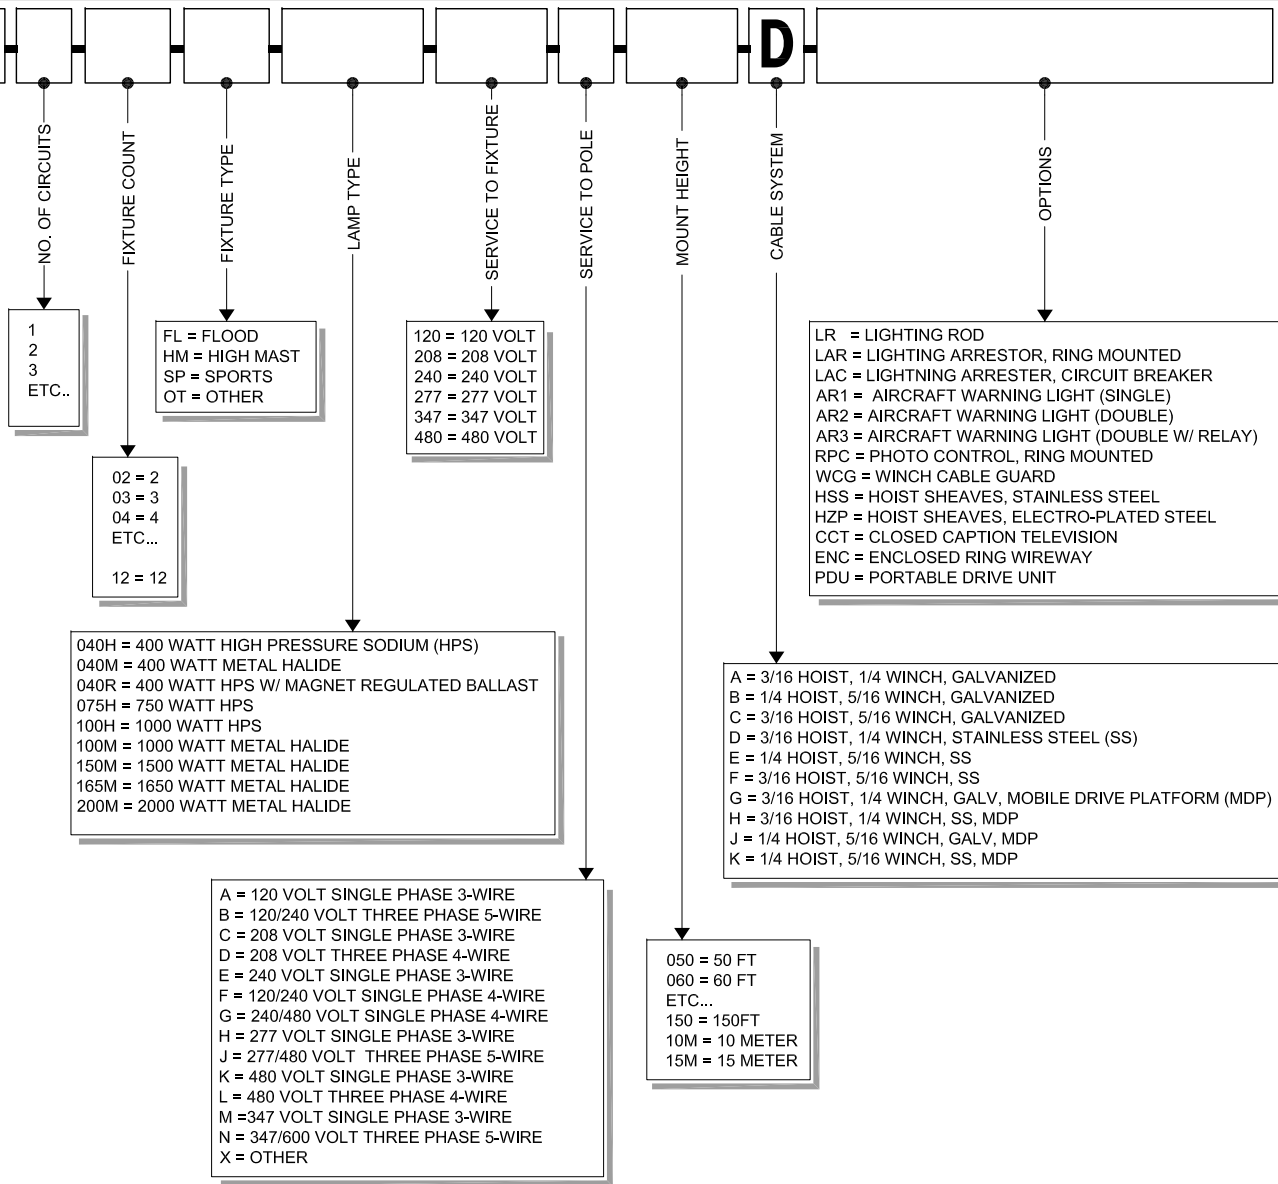

TOP LATCHING
INTERNAL DRIVE **1070**

800.782.5804 PH
stratusprod.com