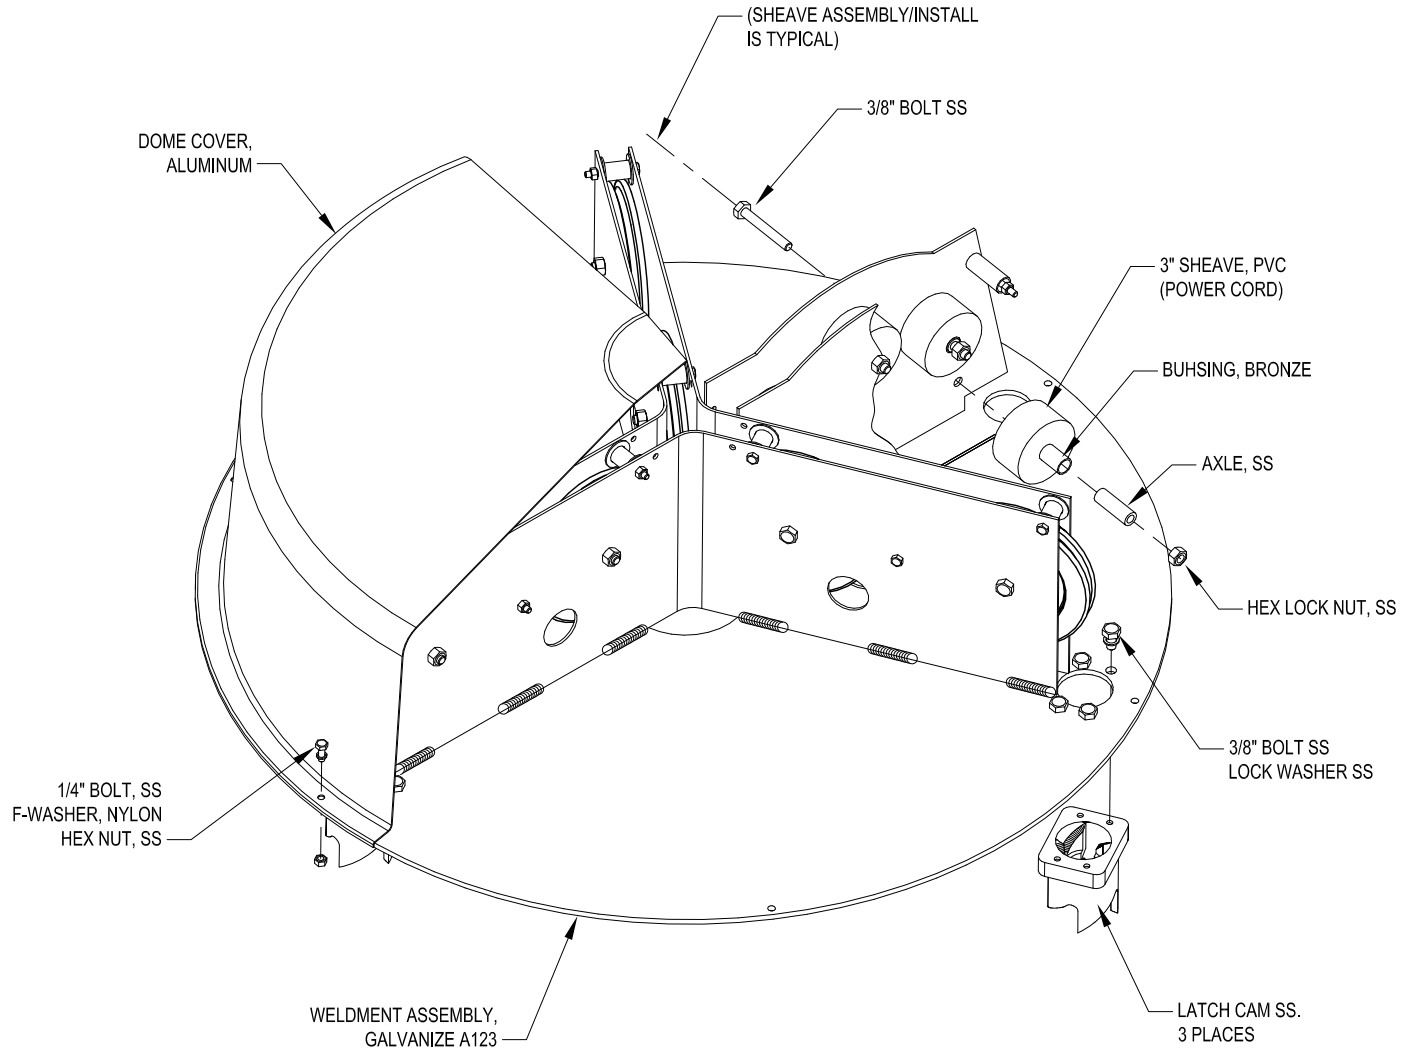

# HEADFRAME

# RING PLATFORM

**NOTES:**

1. RING CAN BE CONFIGURED WITH 2 TO 6 MOUNT POSITION TO ACCOMODATE UP TO 12 LIGHT FIXTURES.
2. ALL HARDWARE/FASTENERS ARE STAINLESS STEEL.
3. JUNCTION BOX IS PREWIRED.

# CABLE TRANSITION

# WINCH PLATE