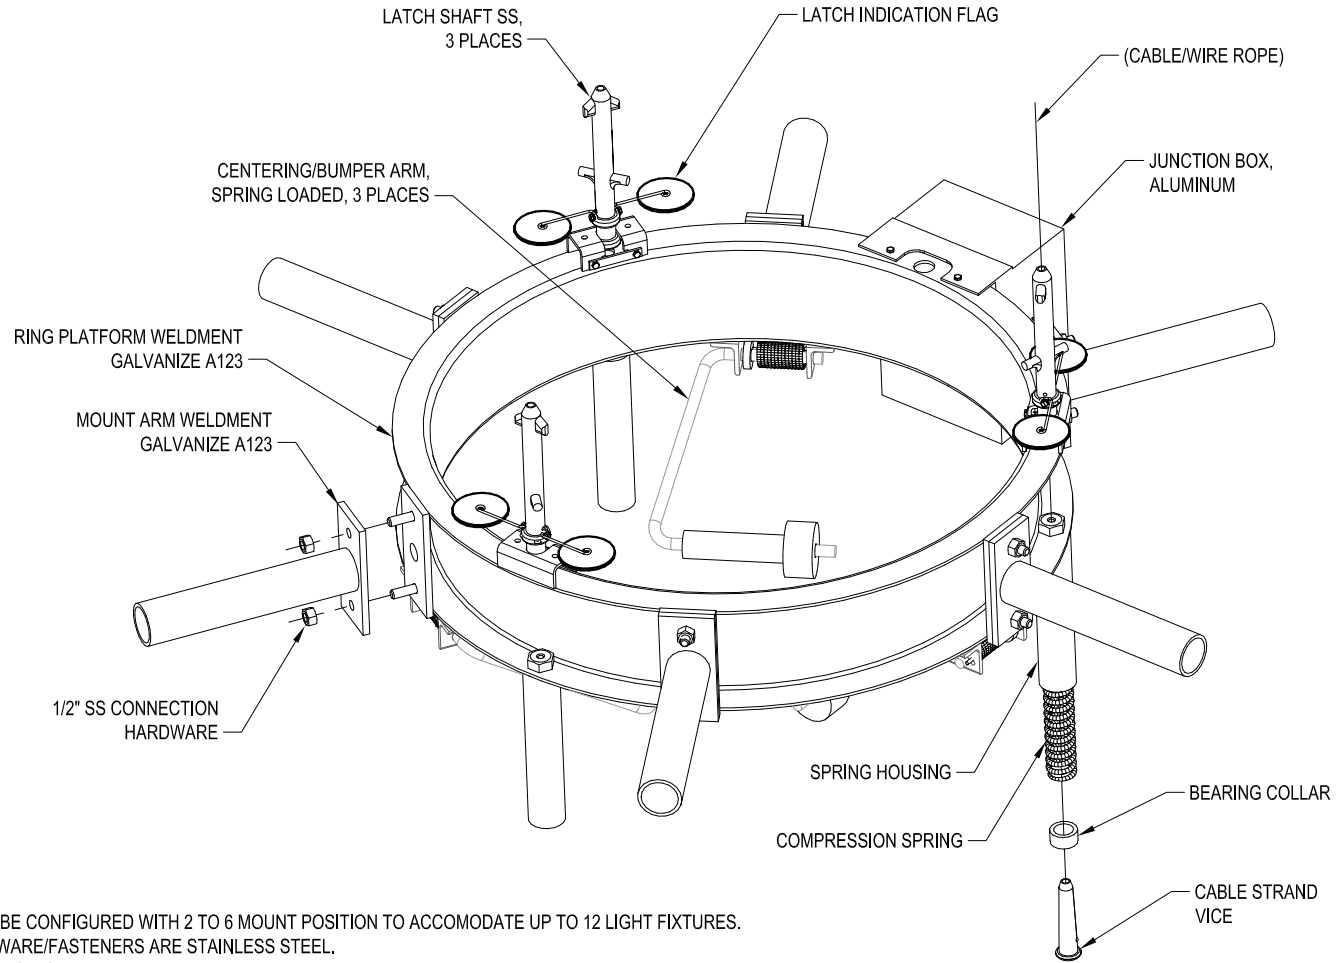

# HEADFRAME

# RING PLATFORM

**NOTES:**

1. RING CAN BE CONFIGURED WITH 2 TO 6 MOUNT POSITION TO ACCOMODATE UP TO 12 LIGHT FIXTURES.
2. ALL HARDWARE/FASTENERS ARE STAINLESS STEEL.
3. JUNCTION BOX IS PREWIRED.

# CABLE TRANSITION

# WINCH PLATE