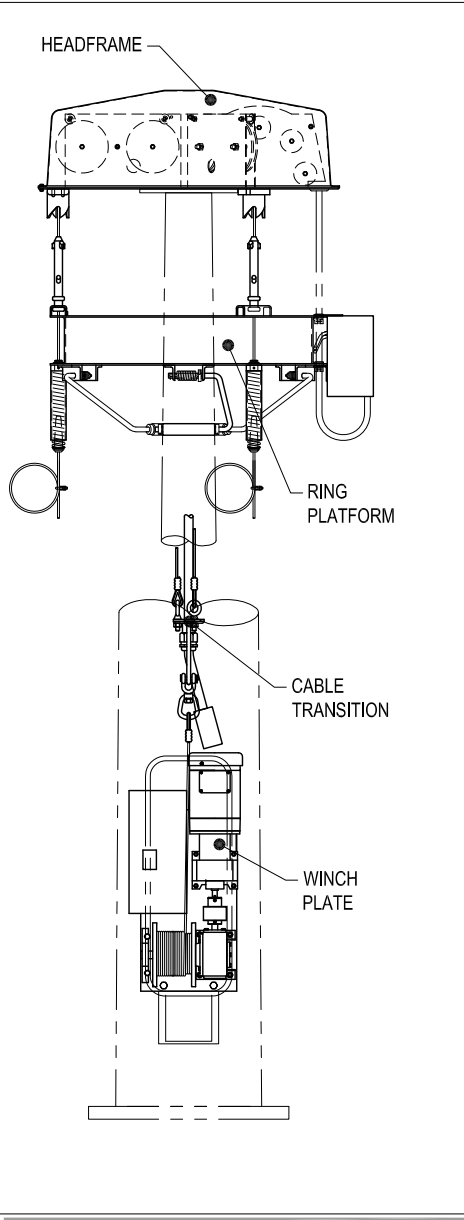

TOP LATCHING
INTERNAL DRIVE **1070**

800.782.5804 PH
stratusprod.com