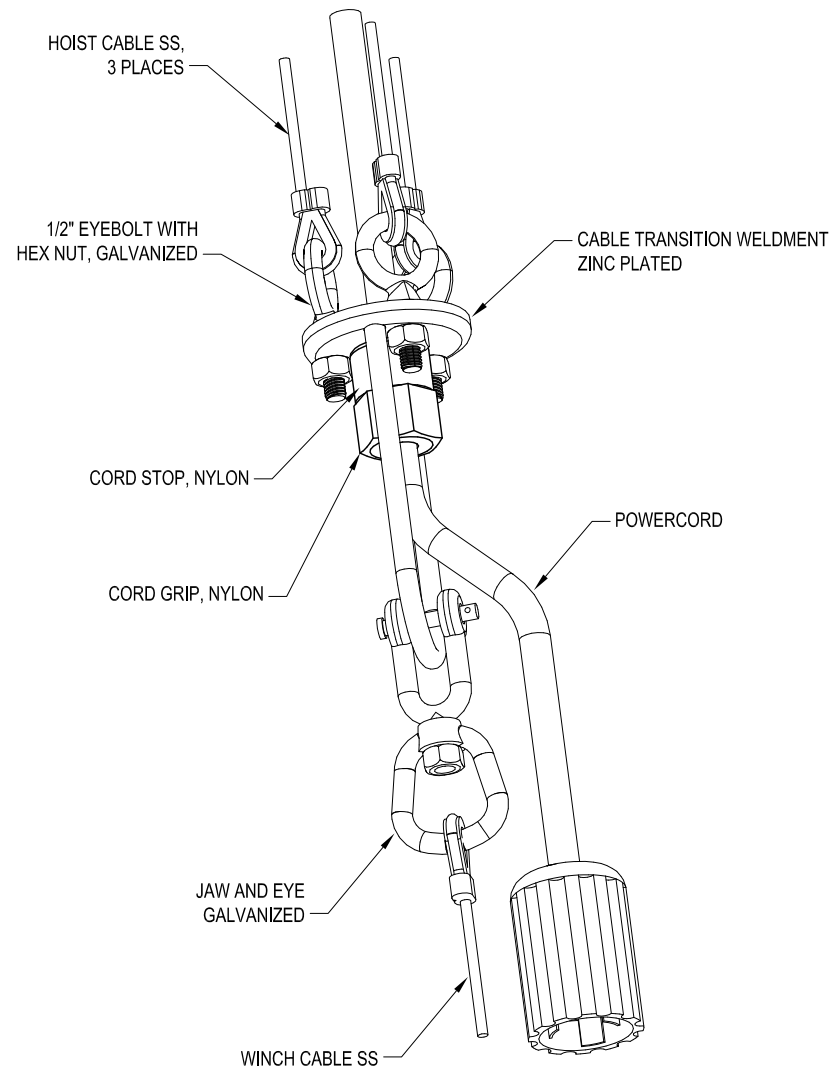

# HEADFRAME

# RING PLATFORM

**NOTES:**

1. RING CAN BE CONFIGURED WITH 2 TO 6 MOUNT POSITION TO ACCOMODATE UP TO 12 LIGHT FIXTURES.
2. ALL HARDWARE/FASTENERS ARE STAINLESS STEEL.
3. JUNCTION BOX IS PREWIRED.

# CABLE TRANSITION

# WINCH PLATE